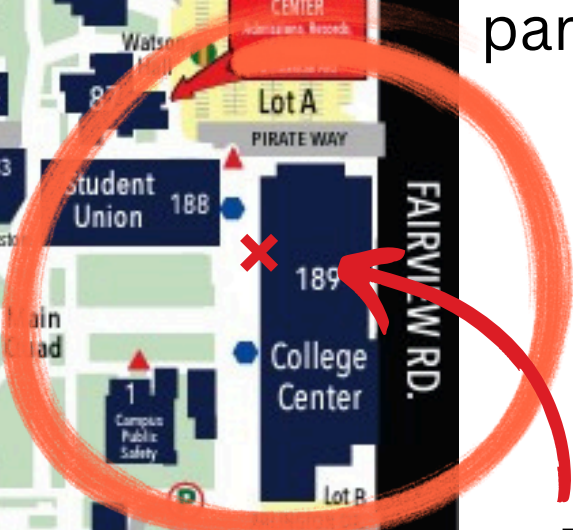

# ORANGE COAST COLLEGE CAMPUS MAP

2701 Fairview Rd. Costa Mesa CA 92626 • (714)432-0202

Scan code with your Smartphone to download map

**ACCES**  
**Wintensive**  
**&**  
**3C2A**  
**Tech Hub**  
**Launch**

**College**  
**Center 314**

**Park in Lots**  
**A or C**  
**(Attendee is**  
**responsible**  
**for \$5**  
**parking fee)**

**Enter**  
**building**  
**here**

Spring 2024

Additional parking at Fairgrounds lot →